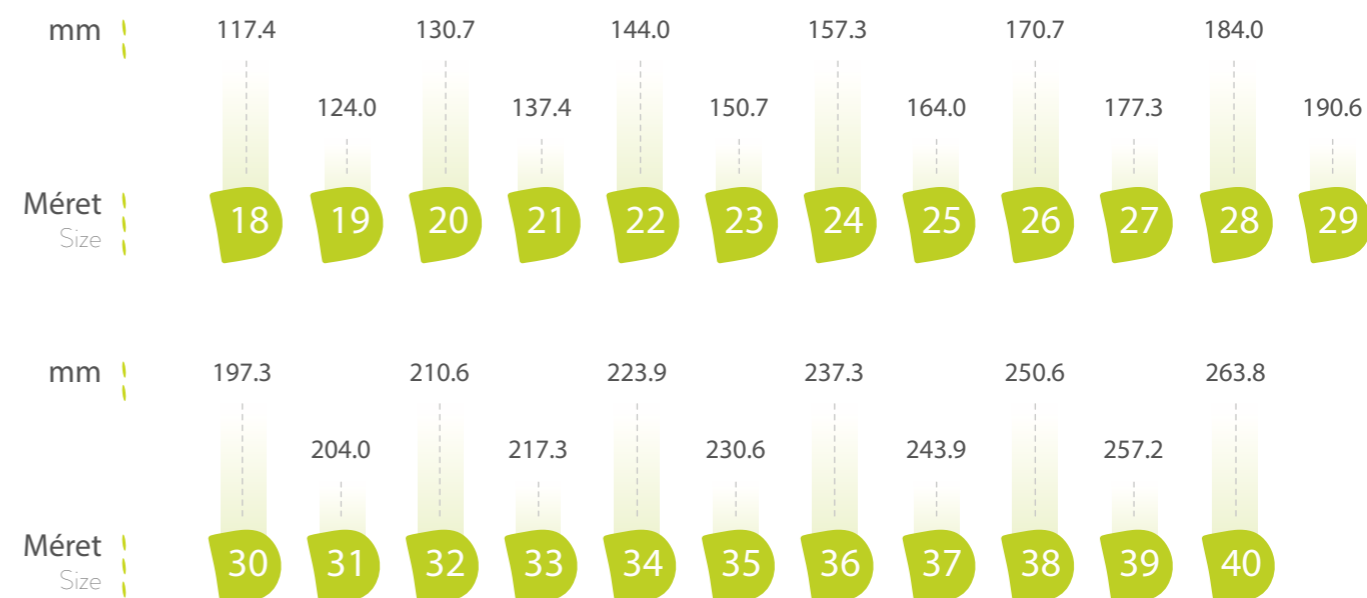

D.D.STEP

Size measuring

Over their lifetime, the child's feet will take them four times round the world; growing, changing and developing every day from birth until child reaches their late teens. We understand the importance of our tasks and responsibility. Thus, we always bear in our mind "GO NATURAL GO BAREFOOT". We make shoes that follows foot's natural curve and movement.